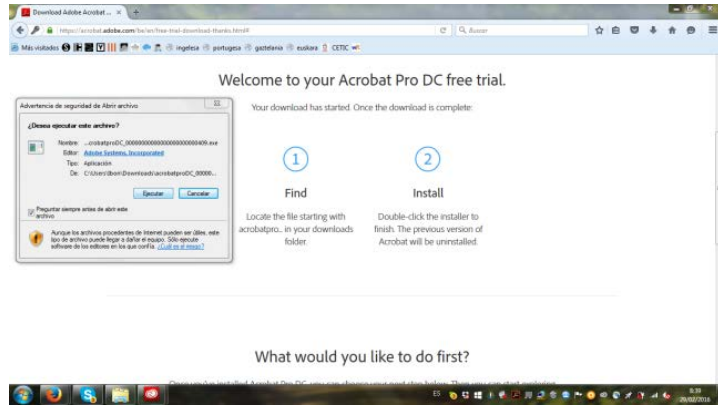

Screenshot 3