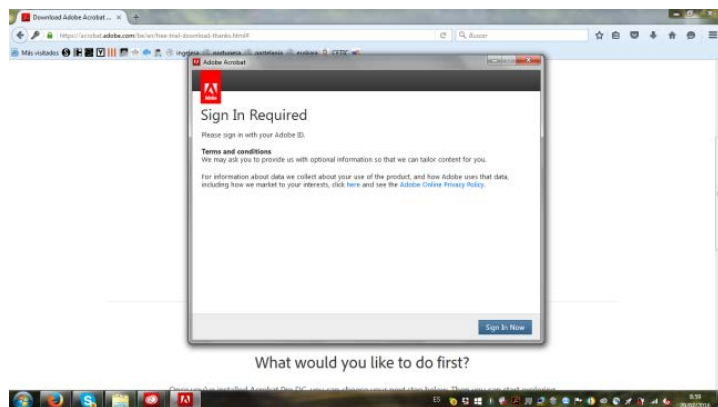

Screenshot 5