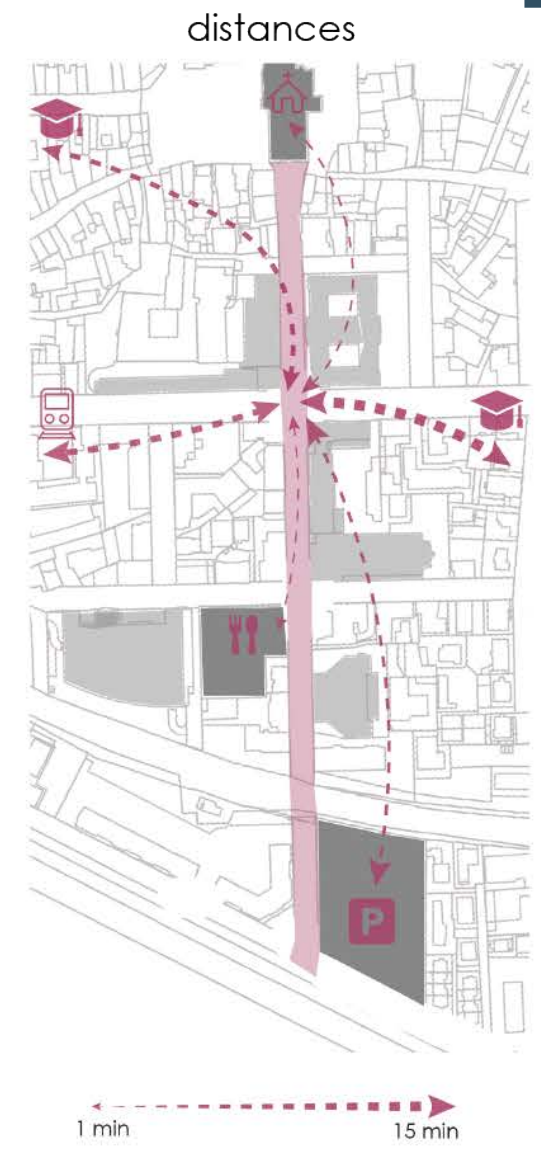

Country / City ..... Italy - Trento

University / School ..... University of Trento - Department of civil, environmental and mechanical engineering

Academic year 2017/2018

Title of the project ..... Let it bee

Authors ..... Bistaffa Giorgia, Purin Massimo, Rudelli Viviana, Zivelonghi Michele