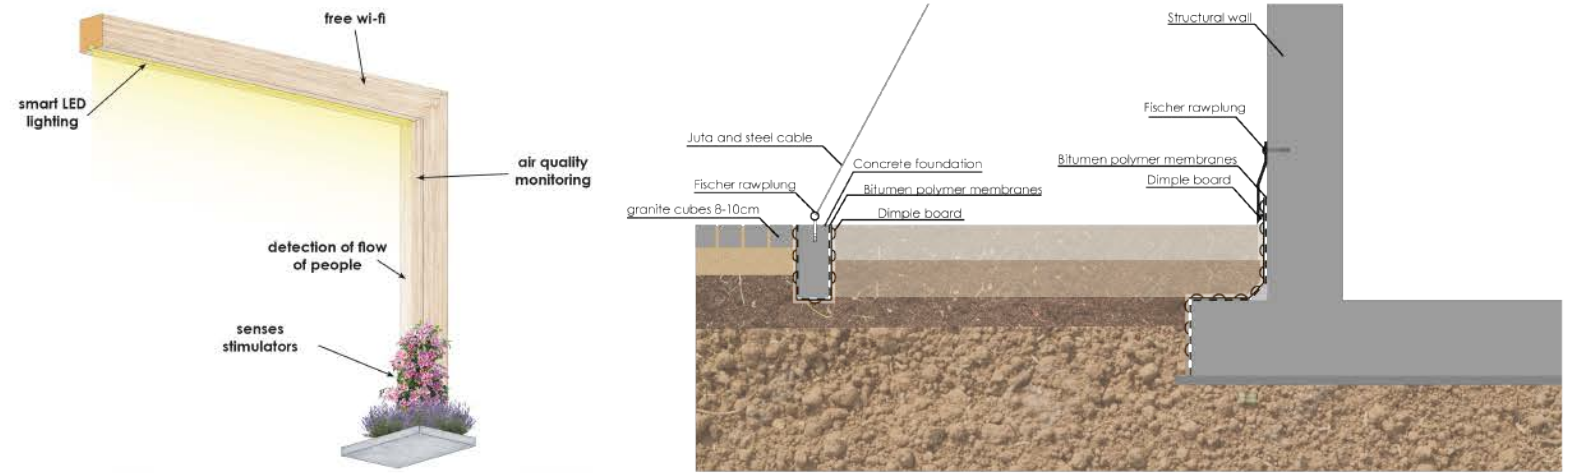

underpassage details