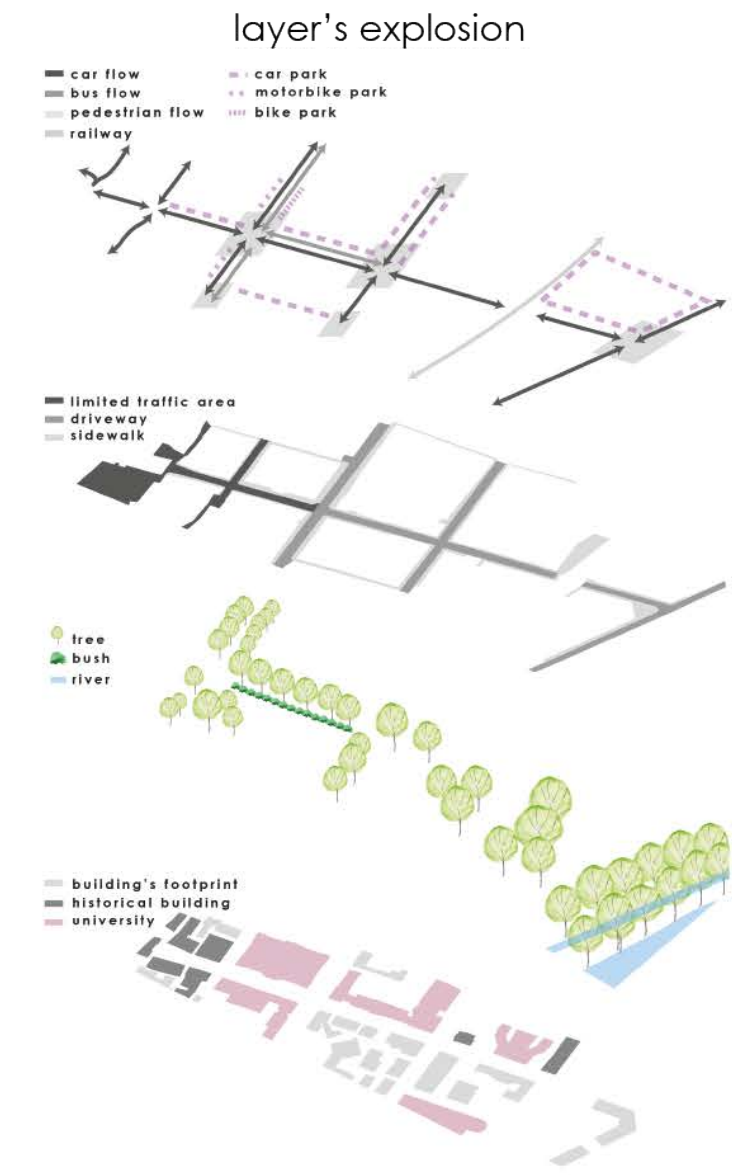

Country / City ..... Italy - Trento

University / School ..... University of Trento - Department of civil, environmental and mechanical engineering

Academic year 2017/2018

Title of the project ..... Let it bee

Authors ..... Bistaffa Giorgia, Purin Massimo, Rudelli Viviana, Zivelonghi Michele