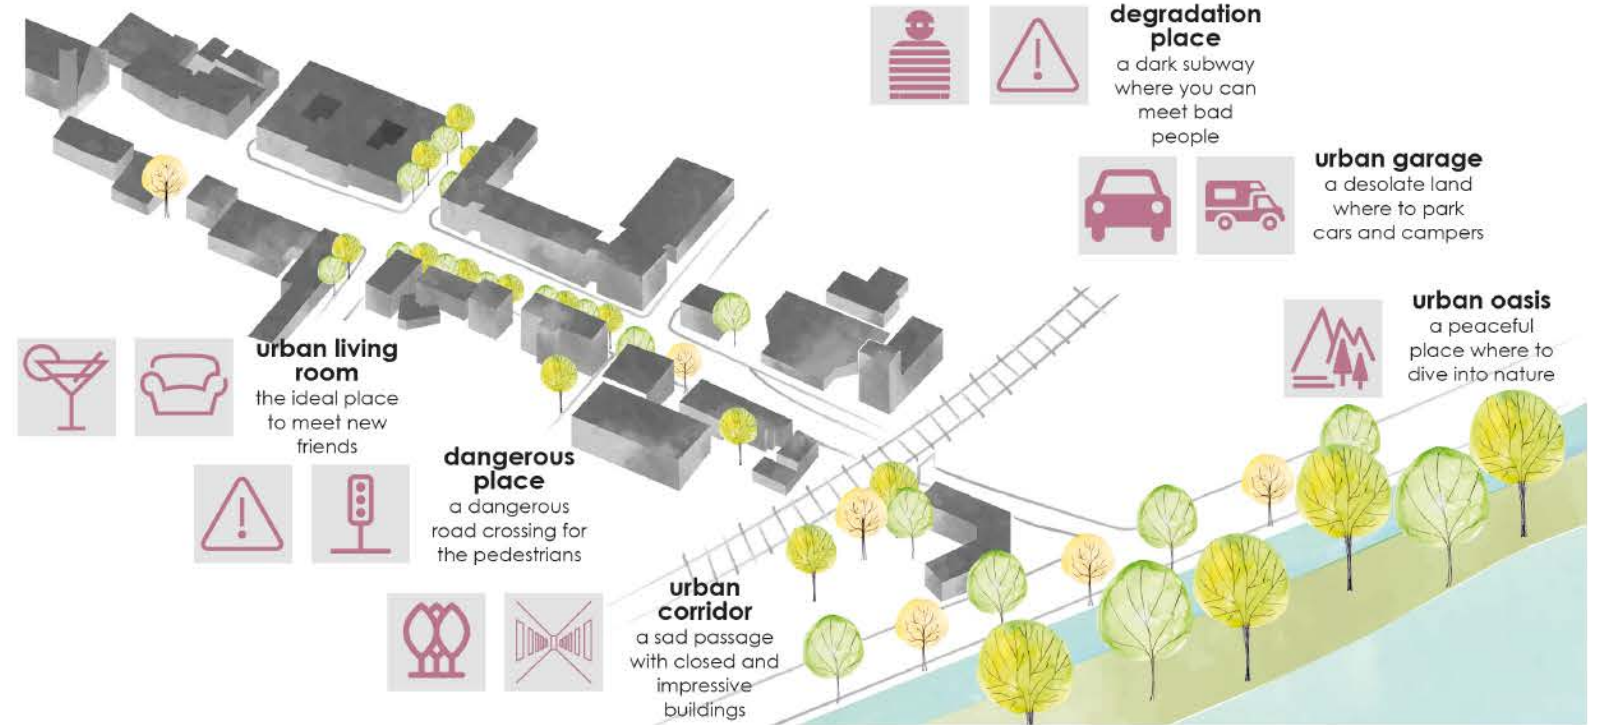

In this soft scape we set surfaces on which people can sit, lie down, sunbathe, relax and on which you can also eat, read, work on. We set smart systems in the arch system that forms the underpass. This regulates lighting when people pass by, thanks to a system located at the base of the column, that controls the flow of people. It provides hotspots and allows creepers to grow up and create a gazebo, full of colors, scents and emotions.

As for the intervention on the Adige, it was thought first to make the area pedestrian, burying the road in a tunnel and extending the green infrastructure with a panoramic terrace floating over the water.

e-book zone

underpassage details

platform

space species

planting design

<p><i>Punica granatum</i></p>  <p>S S A W</p> 	<p><i>Pyrus communis</i></p>  <p>S S A W</p> 	<p><i>Vitis vinifera</i></p>  <p>S S A W</p> 	<p><i>Viburnum tinus</i></p>  <p>S S A W</p> 	<p><i>Rosa noisette</i></p>  <p>S S A W</p> 	<p><i>Hedera helix</i></p>  <p>S S A W</p> 	<p><i>Iris Giaggiolo</i></p>  <p>S S A W</p> 	<p><i>Dracocephalum austriacum</i></p>  <p>S S A W</p> 	<p><i>Gypsophila papillosa</i></p>  <p>S S A W</p> 	<p><i>Stene elisabethae Jan</i></p>  <p>S S A W</p> 
<p><i>Malus domestica</i></p>  <p>S S A W</p> 	<p><i>Diospyros kaki</i></p>  <p>S S A W</p> 	<p><i>Osmorhiza fragrans</i></p>  <p>S S A W</p> 	<p><i>Pennisetum villosum</i></p>  <p>S S A W</p> 	<p><i>Rosa Banksiae</i></p>  <p>S S A W</p> 	<p><i>Fritillaria Melagrís</i></p>  <p>S S A W</p> 	<p><i>Botrychium simplex</i></p>  <p>S S A W</p> 	<p><i>Erythronium dens canis</i></p>  <p>S S A W</p> 	<p><i>Narcissus poeticus</i></p>  <p>S S A W</p> 	<p><i>Telexia speciosissima</i></p>  <p>S S A W</p> 