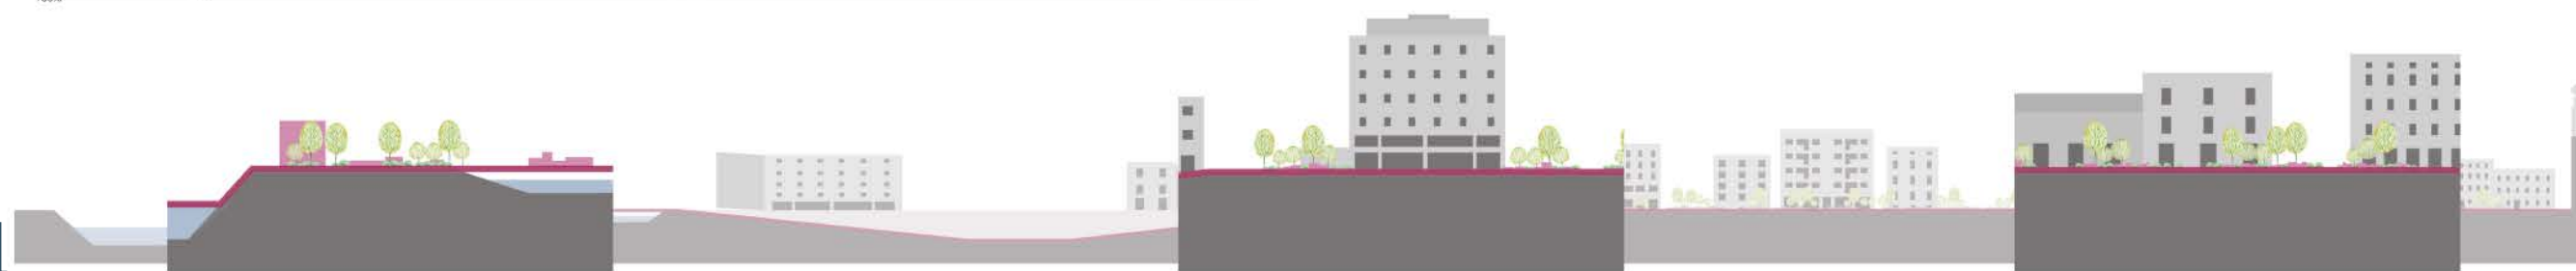

planting design