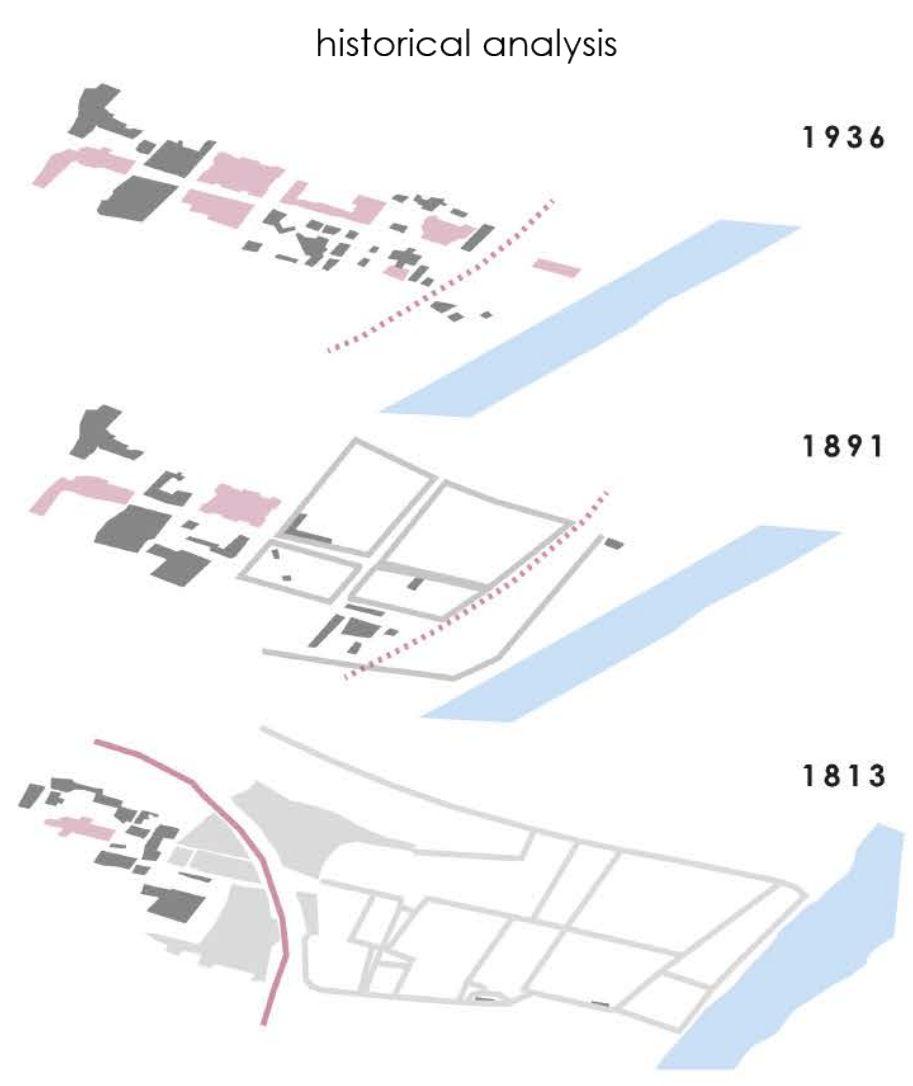

Country / City ..... Italy - Trento

University / School ..... University of Trento - Department of civil, environmental and mechanical engineering

Academic year 2017/2018

Title of the project ..... Let it bee

Authors ..... Bistaffa Giorgia, Purin Massimo, Rudelli Viviana, Zivelonghi Michele