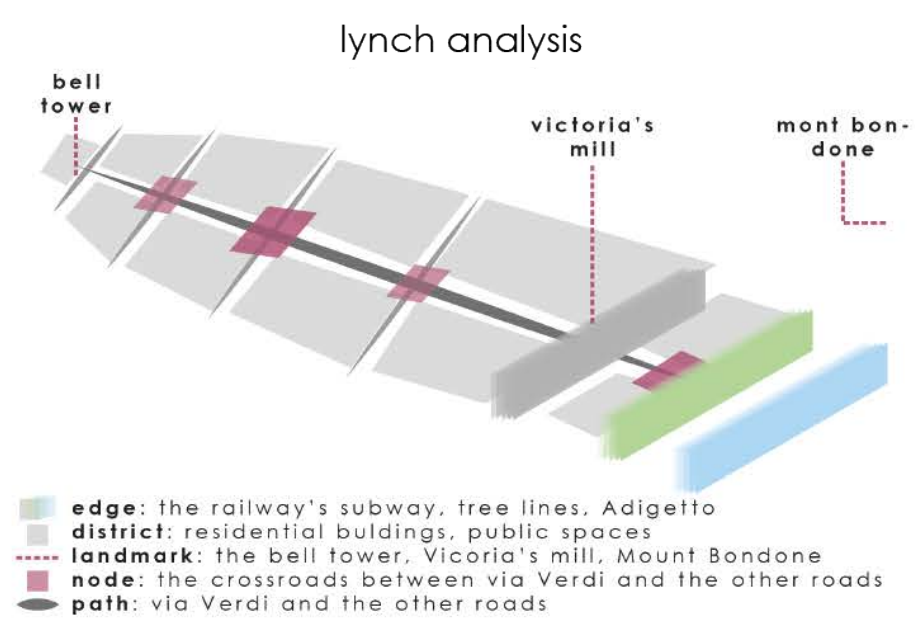

Country / City ..... Italy - Trento

University / School ..... University of Trento - Department of civil, environmental and mechanical engineering

Academic year 2017/2018

Title of the project ..... Let it bee

Authors ..... Bistaffa Giorgia, Purin Massimo, Rudelli Viviana, Zivelonghi Michele