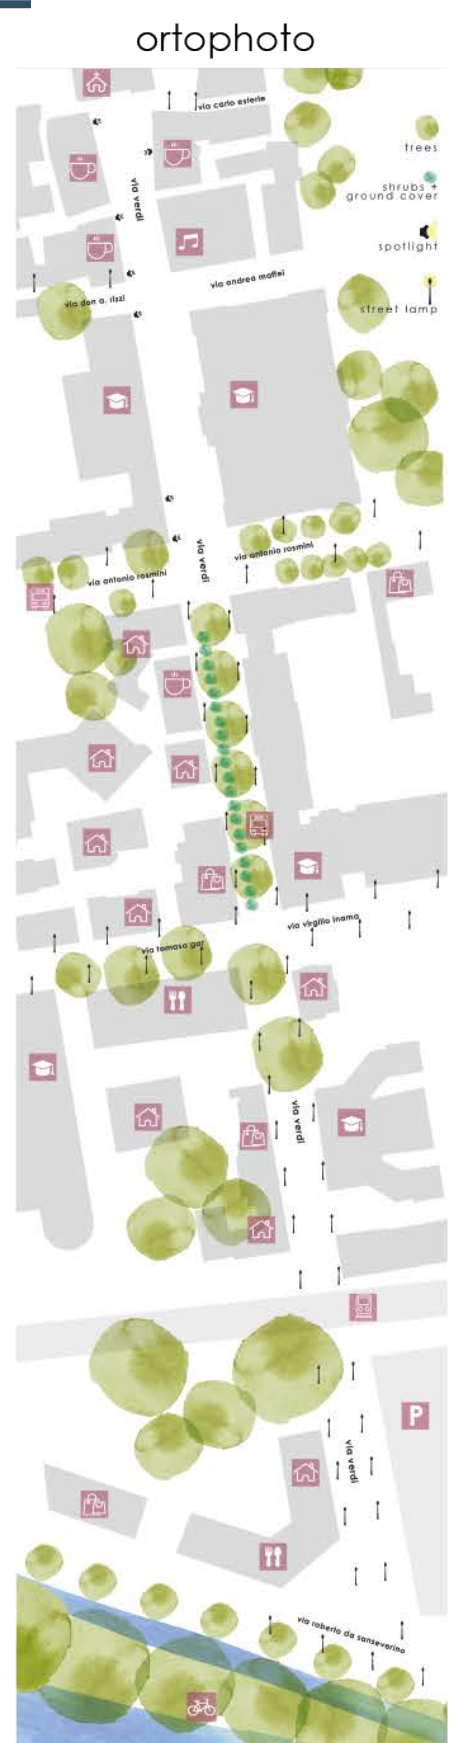

Country / City ..... Italy - Trento

University / School ..... University of Trento - Department of civil, environmental and mechanical engineering

Academic year 2017/2018

Title of the project ..... Let it bee

Authors ..... Bistaffa Giorgia, Purin Massimo, Rudelli Viviana, Zivelonghi Michele