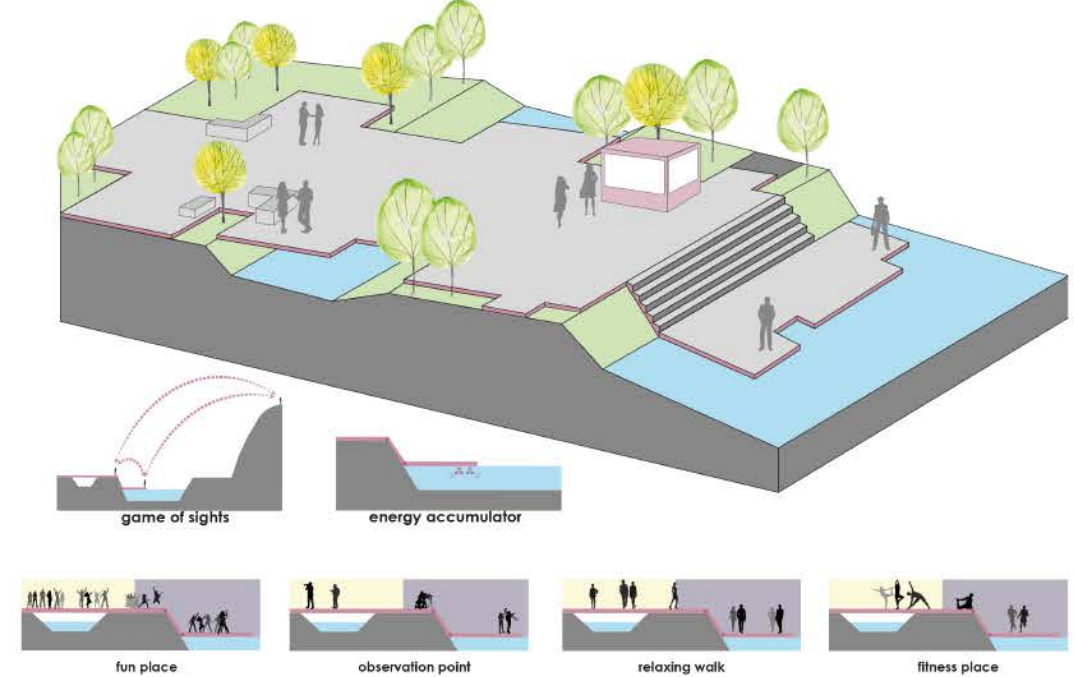

In this soft scape we set surfaces on which people can sit, lie down, sunbathe, relax and on which you can also eat, read, work on. We set smart systems in the arch system that forms the underpass. This regulates lighting when people pass by, thanks to a system located at the base of the column, that controls the flow of people. It provides hotspots and allows creepers to grow up and create a gazebo, full of colors, scents and emotions.

As for the intervention on the Adige, it was thought first to make the area pedestrian, burying the road in a tunnel and extending the green infrastructure with a panoramic terrace floating over the water.

e-book zone

underpassage details

platform

space species

planting design

<p><i>Punica granatum</i></p>  <p>S S A W</p> 	<p><i>Pyrus communis</i></p>  <p>S S A W</p> 	<p><i>Vitis vinifera</i></p>  <p>S S A W</p> 	<p><i>Viburnum tinus</i></p>  <p>S S A W</p> 	<p><i>Rosa noisette</i></p>  <p>S S A W</p> 	<p><i>Hedera helix</i></p>  <p>S S A W</p> 	<p><i>Iris Giaggiolo</i></p>  <p>S S A W</p> 	<p><i>Dracocephalum austriacum</i></p>  <p>S S A W</p> 	<p><i>Gypsophila papillosa</i></p>  <p>S S A W</p> 	<p><i>Stene elisabethae Jan</i></p>  <p>S S A W</p> 
<p><i>Malus domestica</i></p>  <p>S S A W</p> 	<p><i>Diospyros kaki</i></p>  <p>S S A W</p> 	<p><i>Osmorhiza fragrans</i></p>  <p>S S A W</p> 	<p><i>Pennisetum villosum</i></p>  <p>S S A W</p> 	<p><i>Rosa Banksiae</i></p>  <p>S S A W</p> 	<p><i>Fritillaria Melagrís</i></p>  <p>S S A W</p> 	<p><i>Botrychium simplex</i></p>  <p>S S A W</p> 	<p><i>Erythronium dens canis</i></p>  <p>S S A W</p> 	<p><i>Narcissus poeticus</i></p>  <p>S S A W</p> 	<p><i>Telexia speciosissima</i></p>  <p>S S A W</p> 